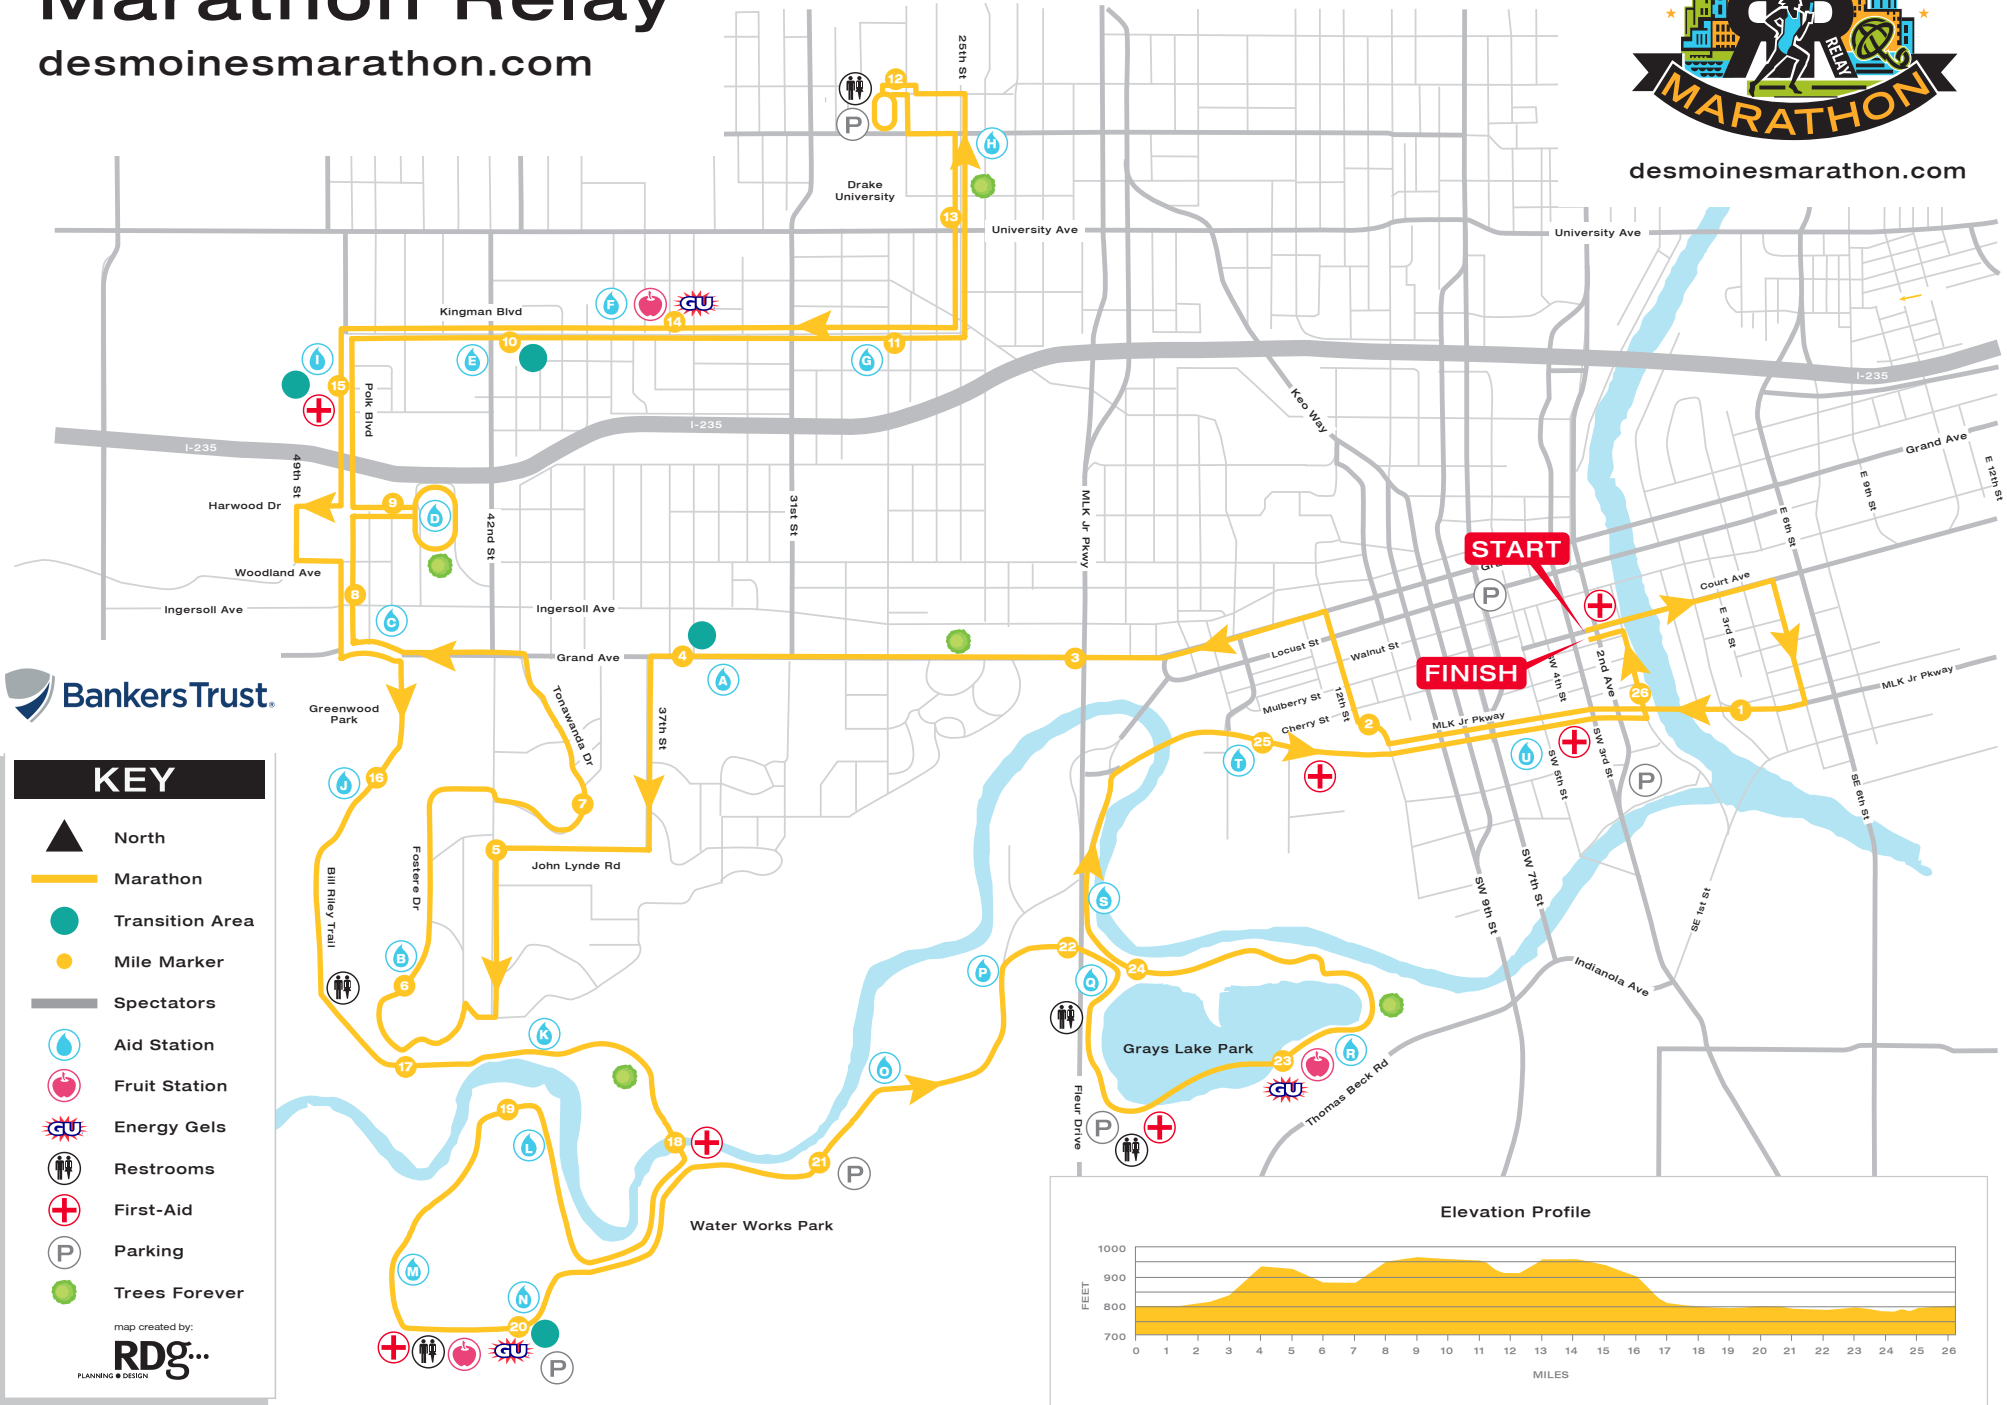

Bankers Trust Marathon Relay

desmoinesmarathon.com

desmoinesmarathon.com

KEY

- North
- Marathon
- Transition Area
- Mile Marker
- Spectators
- Aid Station
- Fruit Station
- Energy Gels
- Restrooms
- First-Aid
- Parking
- Trees Forever

map created by:
RDg...
PLANNING • DESIGN