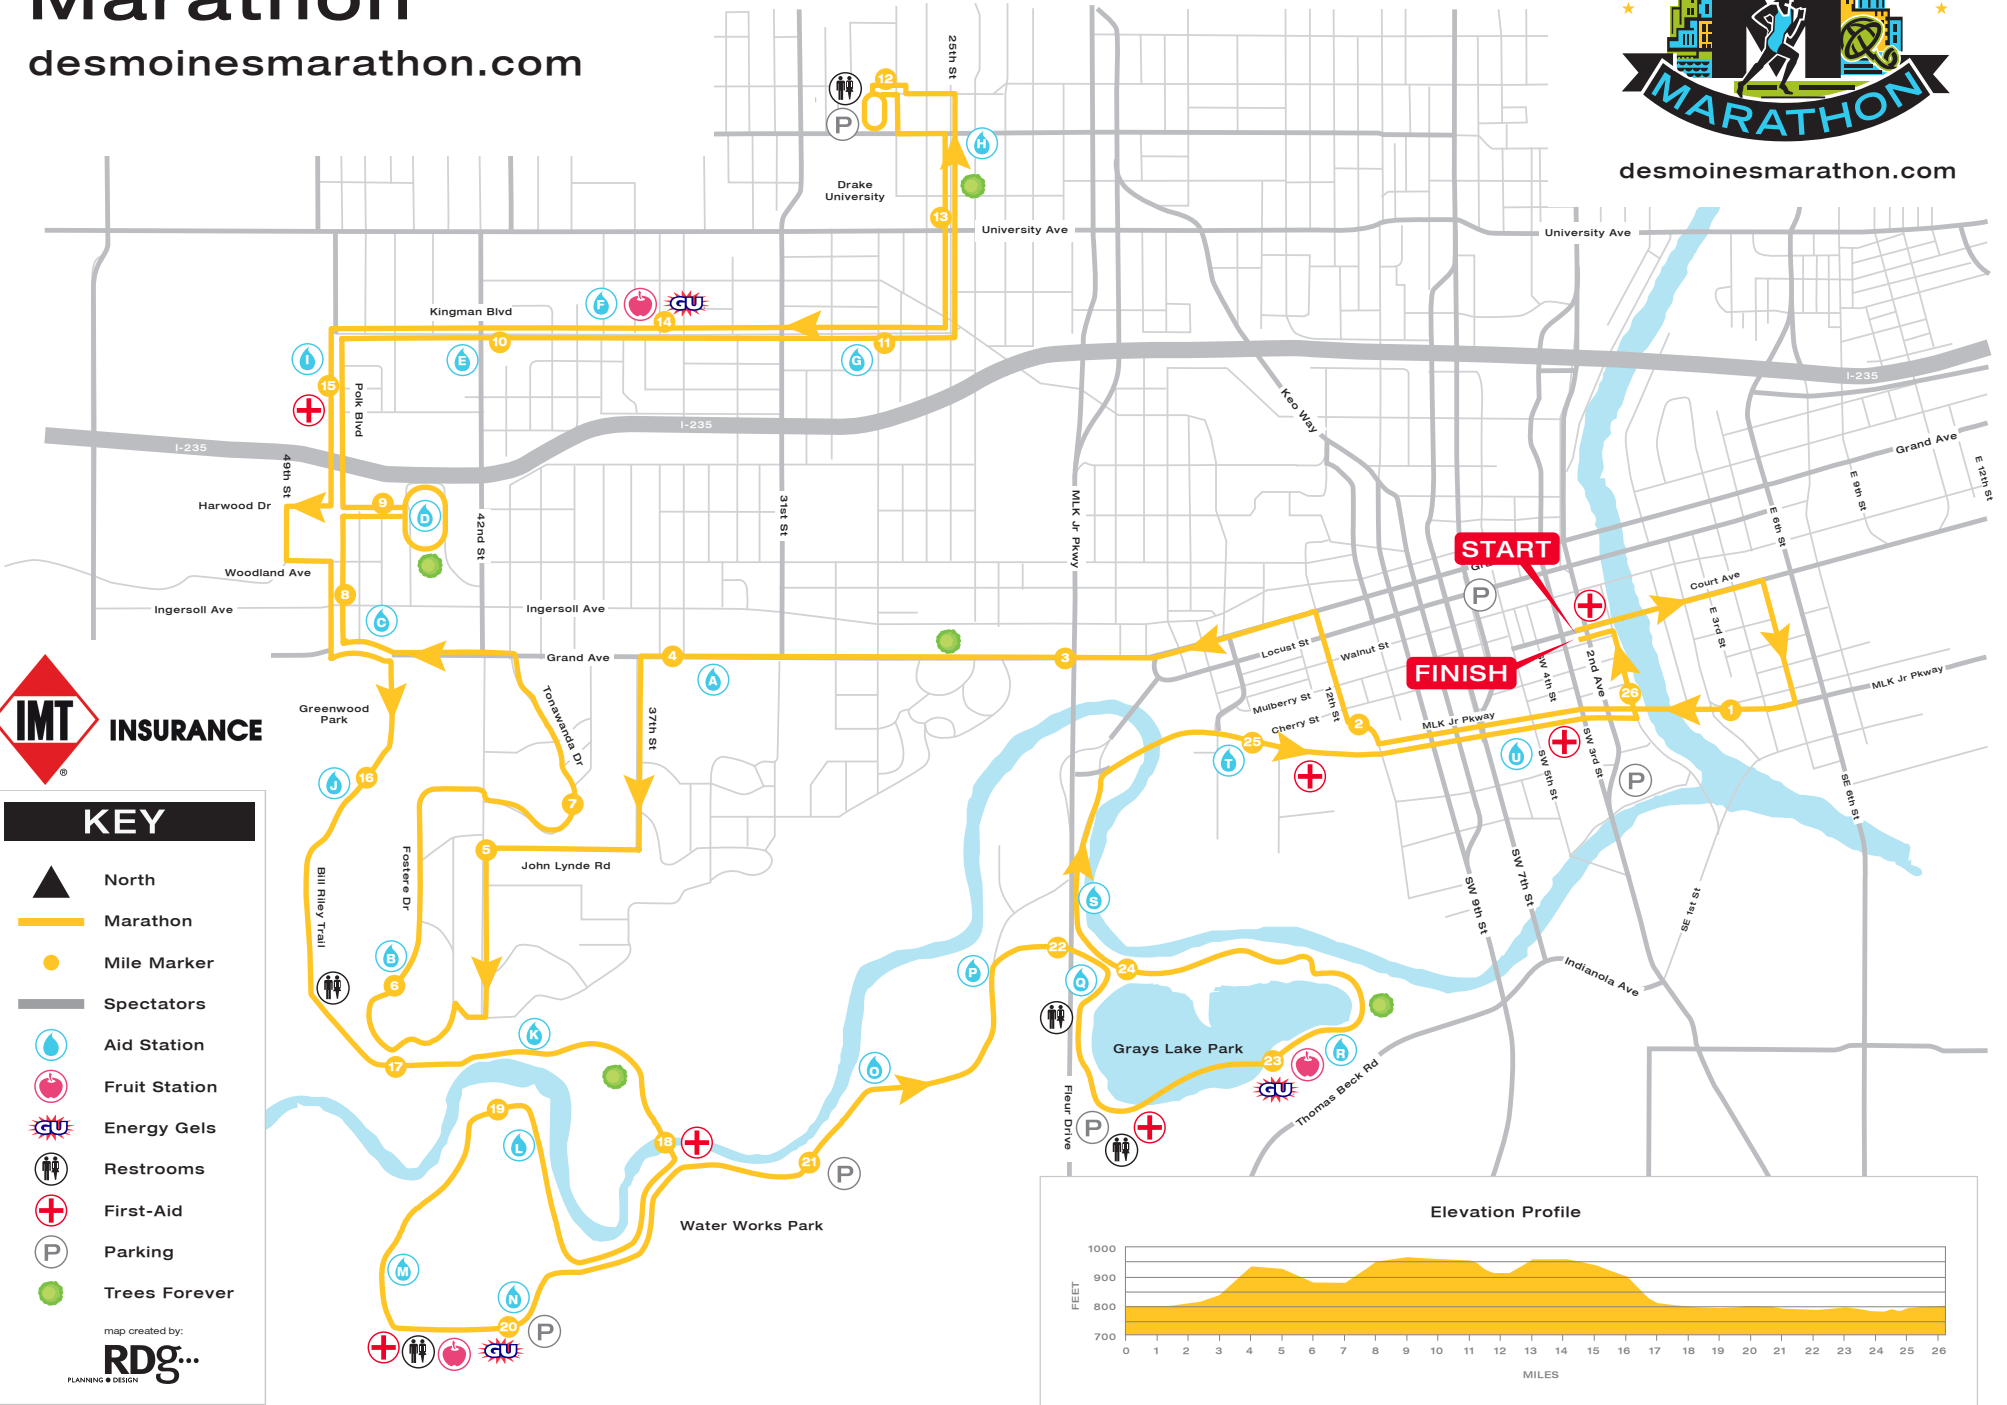

IMT Des Moines Marathon

desmoinesmarathon.com

desmoinesmarathon.com

KEY

- North
- Marathon
- Mile Marker
- Spectators
- Aid Station
- Fruit Station
- Energy Gels
- Restrooms
- First-Aid
- Parking
- Trees Forever

map created by:
RDg...
PLANNING & DESIGN