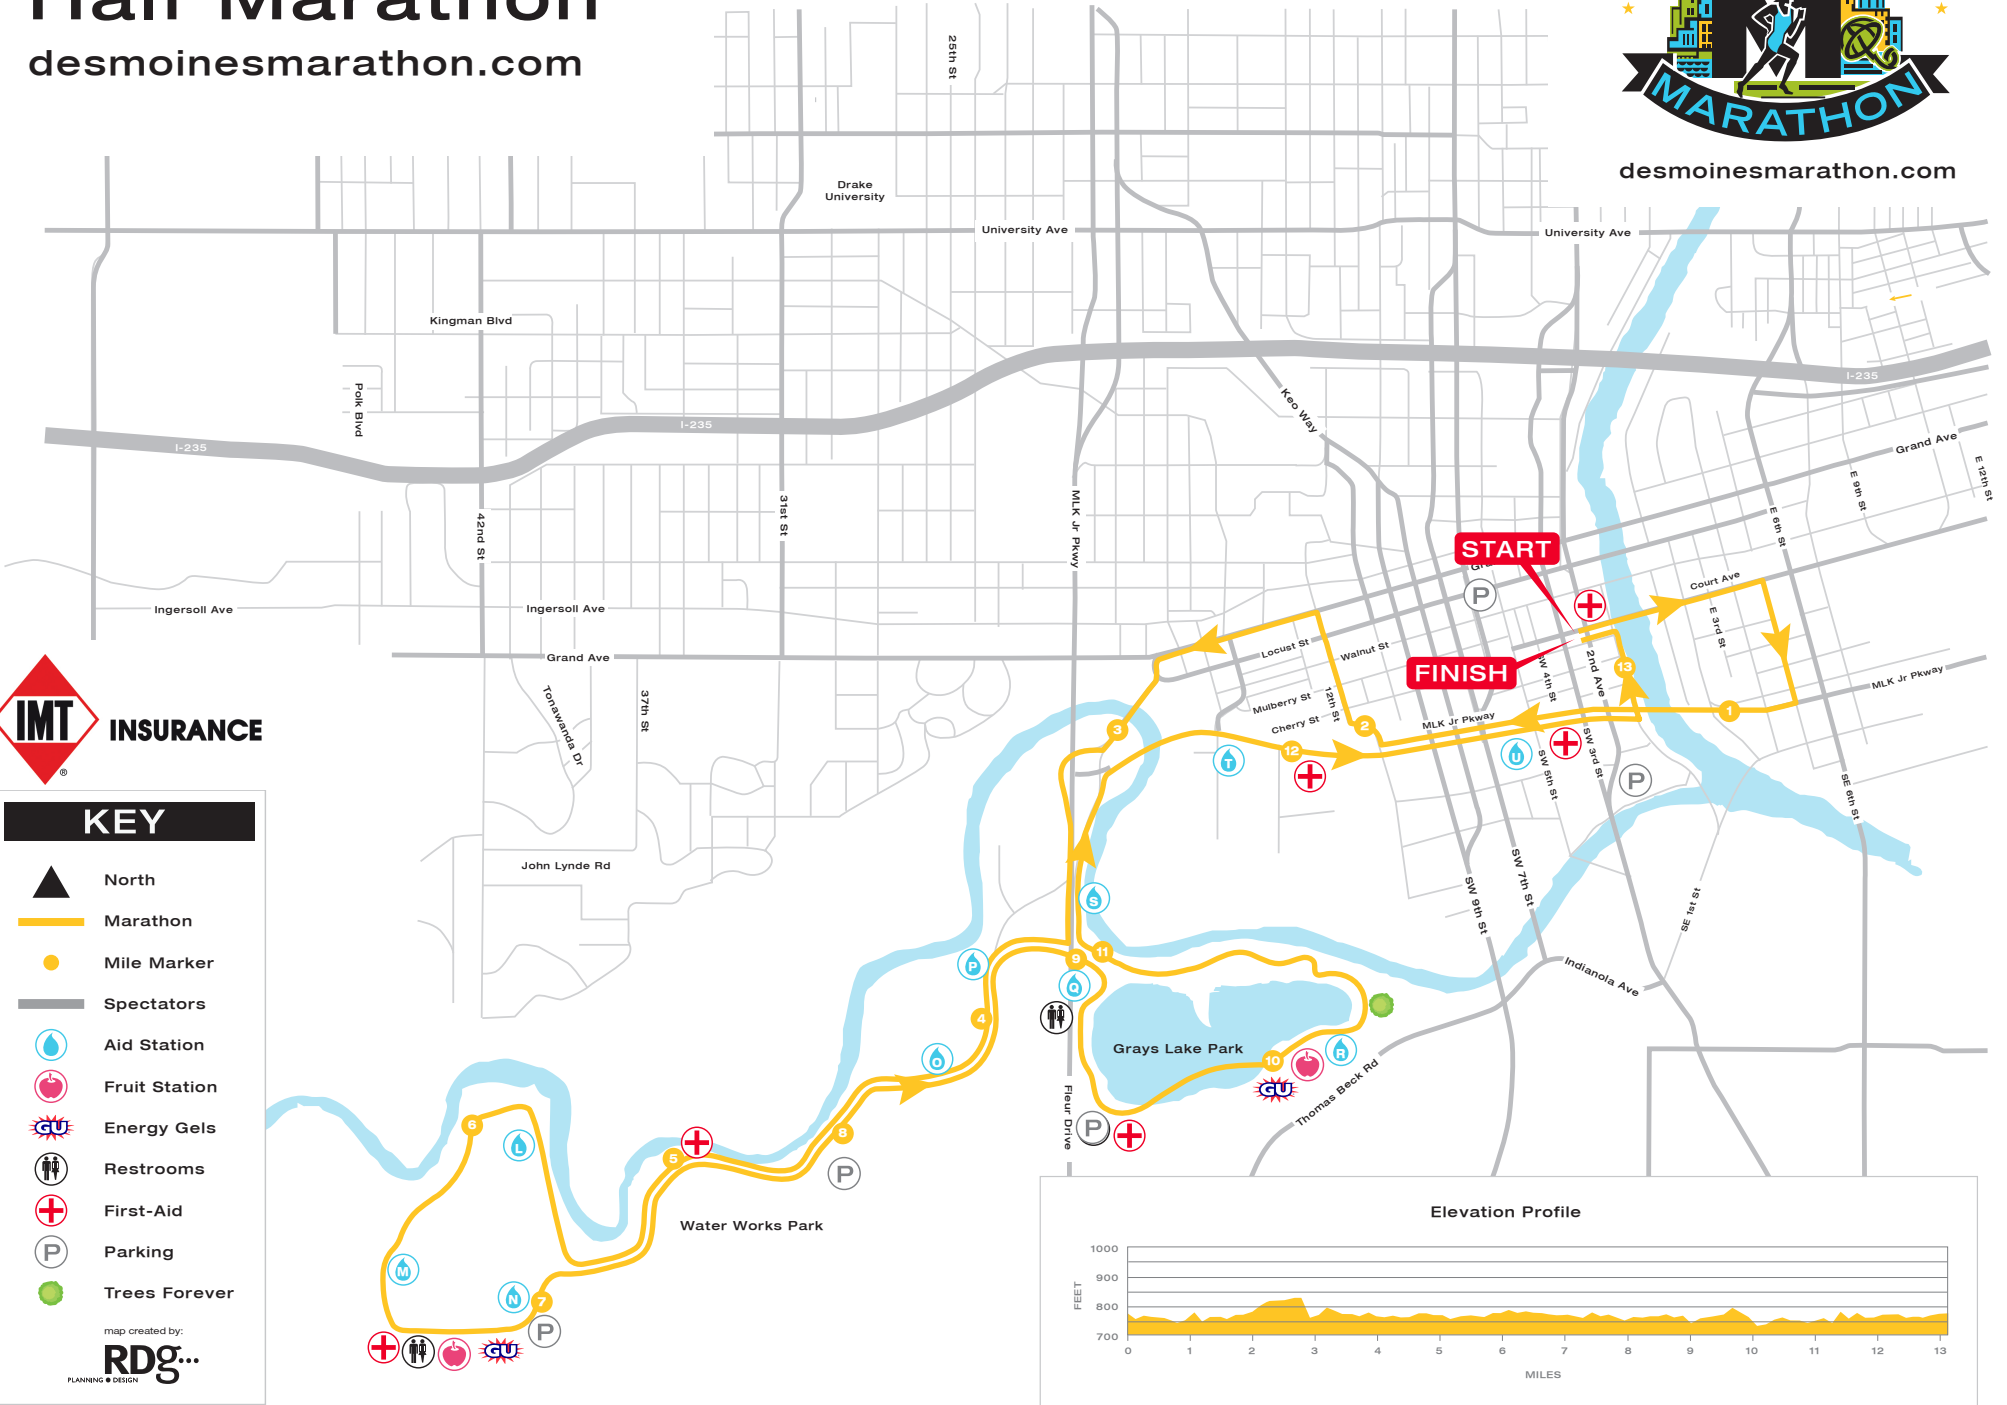

IMT Des Moines Half Marathon

desmoinesmarathon.com

desmoinesmarathon.com

KEY

- North
- Marathon
- Mile Marker
- Spectators
- Aid Station
- Fruit Station
- Energy Gels
- Restrooms
- First-Aid
- Parking
- Trees Forever

map created by:
RDg...
PLANNING • DESIGN