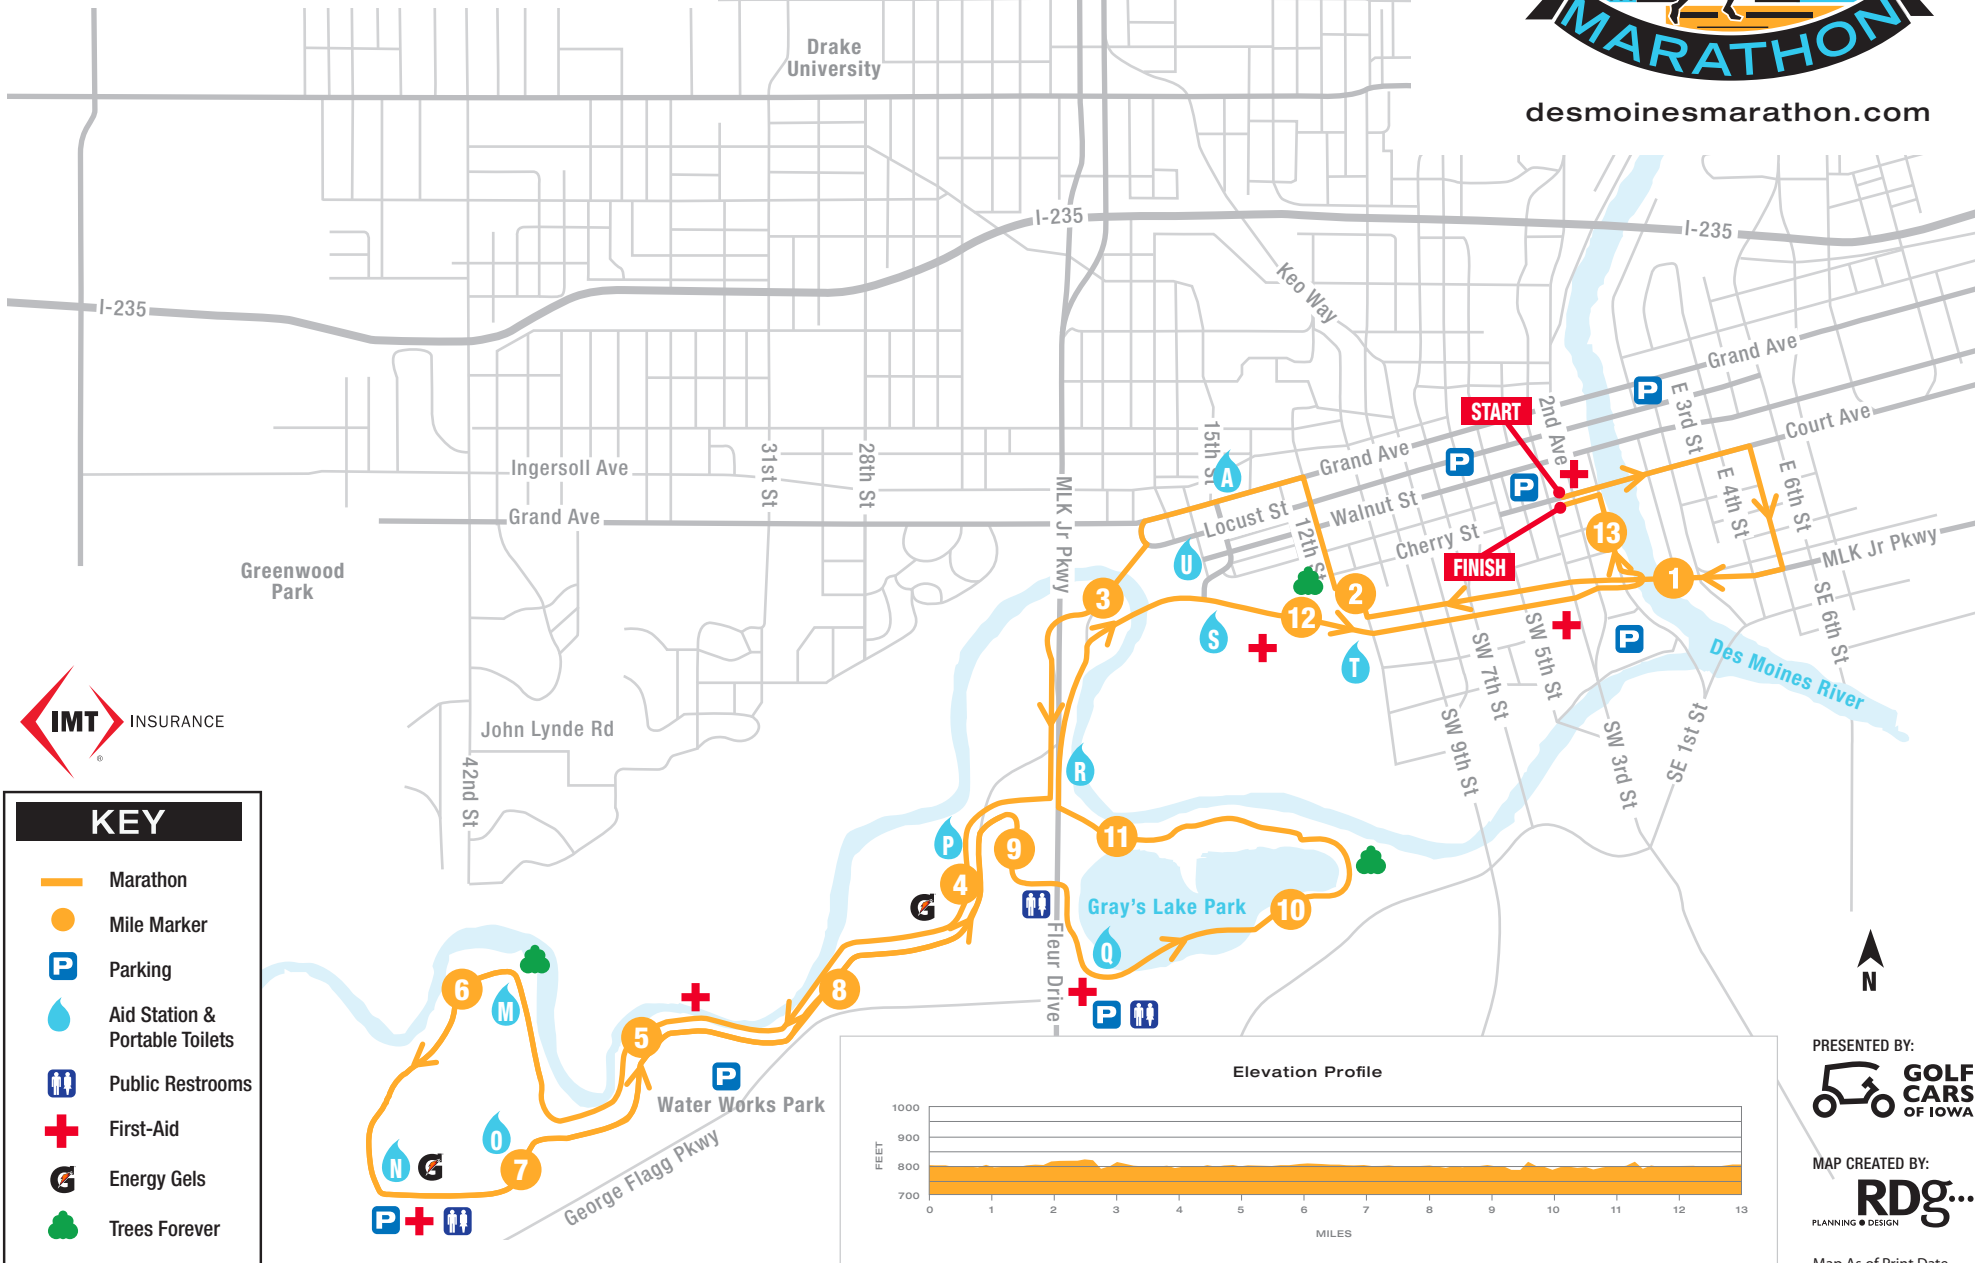

# IMT Des Moines Half Marathon

desmoinesmarathon.com

desmoinesmarathon.com

**KEY**

- Marathon
- Mile Marker
- Parking
- Aid Station & Portable Toilets
- Public Restrooms
- First-Aid
- Energy Gels
- Trees Forever

PRESENTED BY:  
 GOLF CARS OF IOWA

MAP CREATED BY:  
 RDg...  
PLANNING • DESIGN

Map As of Print Date