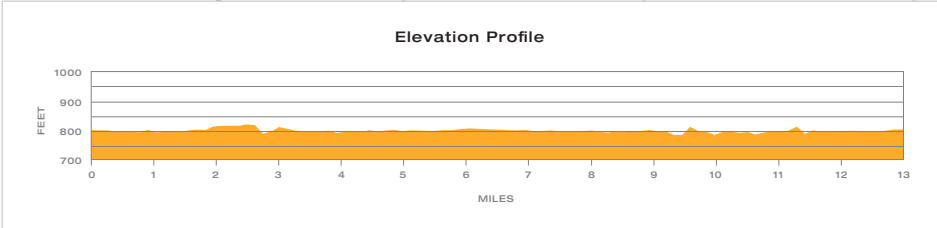

# IMT Des Moines Half Marathon

desmoinesmarathon.com

desmoinesmarathon.com

**KEY**

- Marathon
- Mile Marker
- Parking
- Aid Station & Portable Toilets
- Public Restrooms
- First-Aid
- Energy Gels
- Trees Forever