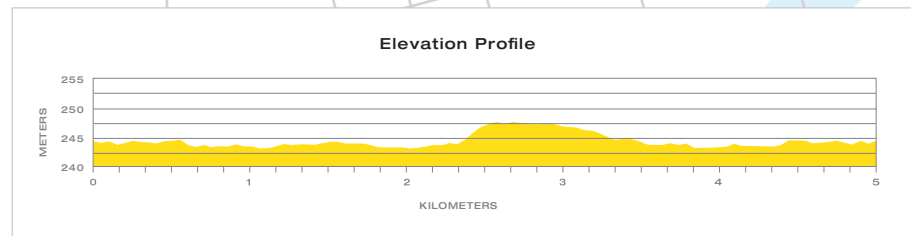

Principal 5K Road Race

desmoinesmarathon.com

Metric

desmoinesmarathon.com

KEY	
	Route
	km Marker
	Parking
	Aid Station & Portable Toilets
	First-Aid

PRESENTED BY:
 GOLF CARS OF IOWA

MAP CREATED BY:
 RDg...
PLANNING • DESIGN