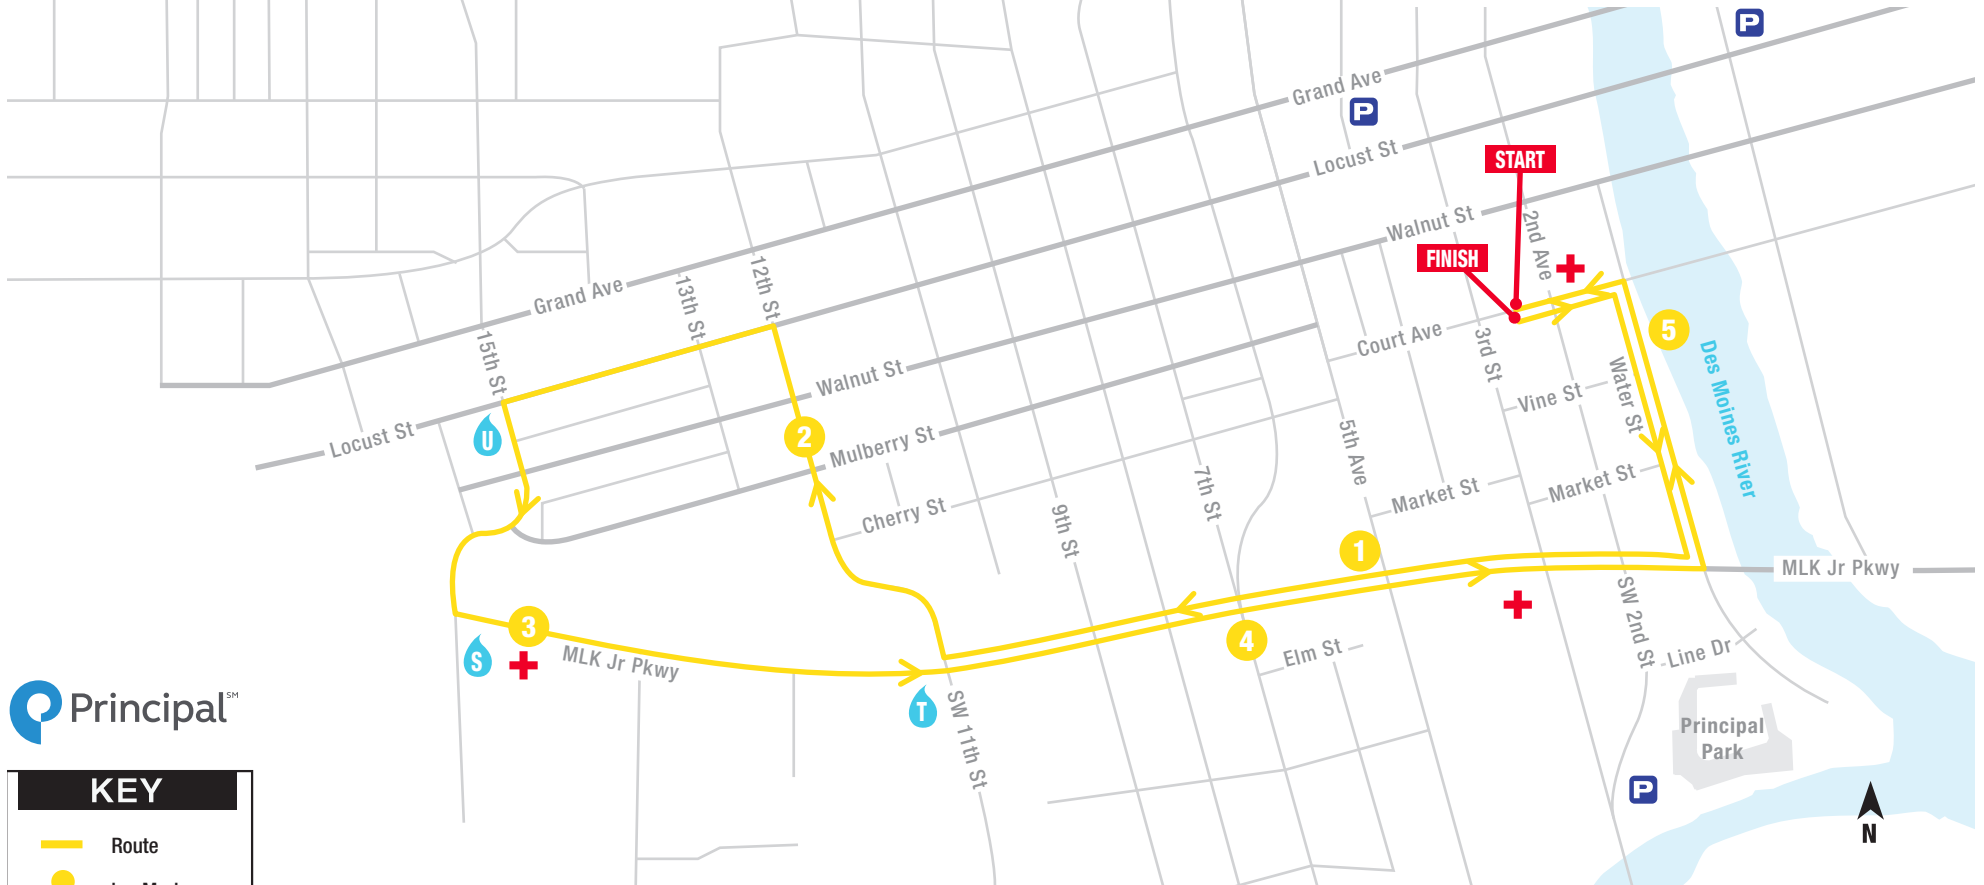

Principal 5K Road Race

desmoinesmarathon.com

Metric

desmoinesmarathon.com

KEY	
	Route
	km Marker
	Parking
	Aid Station & Portable Toilets
	First-Aid

PRESENTED BY:
 GOLF CARS OF IOWA

MAP CREATED BY:
 RDg...
PLANNING • DESIGN

Map As of Print Date