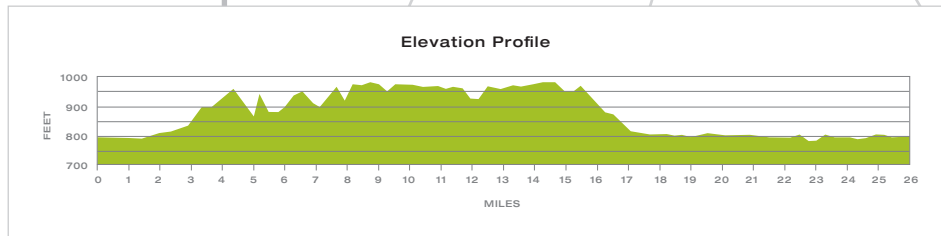

IMT Des Moines Marathon

desmoinesmarathon.com

October 17, 2021

KEY	
	Marathon
	Mile Marker
	Parking
	Aid Station & Portable Toilets
	Public Restrooms
	First-Aid
	Energy Gels
	Trees Forever

PRESENTED BY:

 MAP CREATED BY: